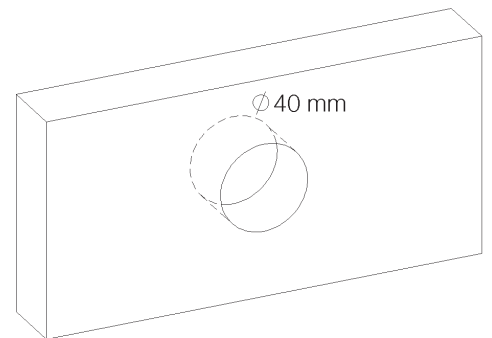

PRODUCT TECHNICAL SHEET

Collection : **FUN**

Ref. : **4031.---.82**

Robinet d'arrêt à encastrer, 3/4"

Inbouw afsluitkraan, 3/4"

Concealed stop-valve, 3/4"

Picture

Product details

Weight : 0,75 kg

Internal mechanism : Ceramic valve 1/4 turn

Technical drawing

RB1.V01