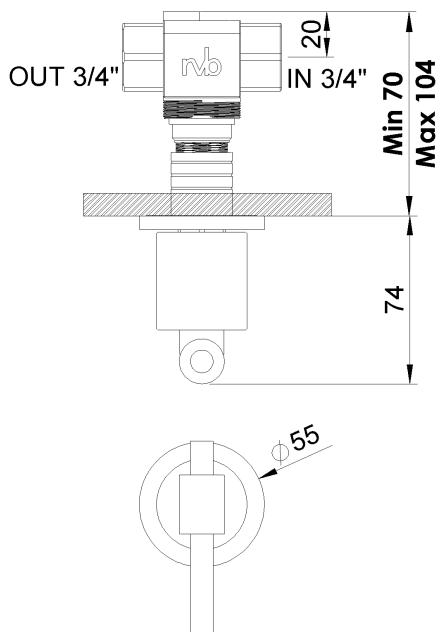

PRODUCT TECHNICAL SHEET

Collection : **FUN**

Ref. : **4031.---.82**

Robinet d'arrêt à encastrer, 3/4"

Inbouw afsluitkraan, 3/4"

Concealed stop-valve, 3/4"

Picture

Product details

Weight : 0,75 kg

Internal mechanism : Ceramic valve 1/4 turn

Technical drawing

RB1.V01